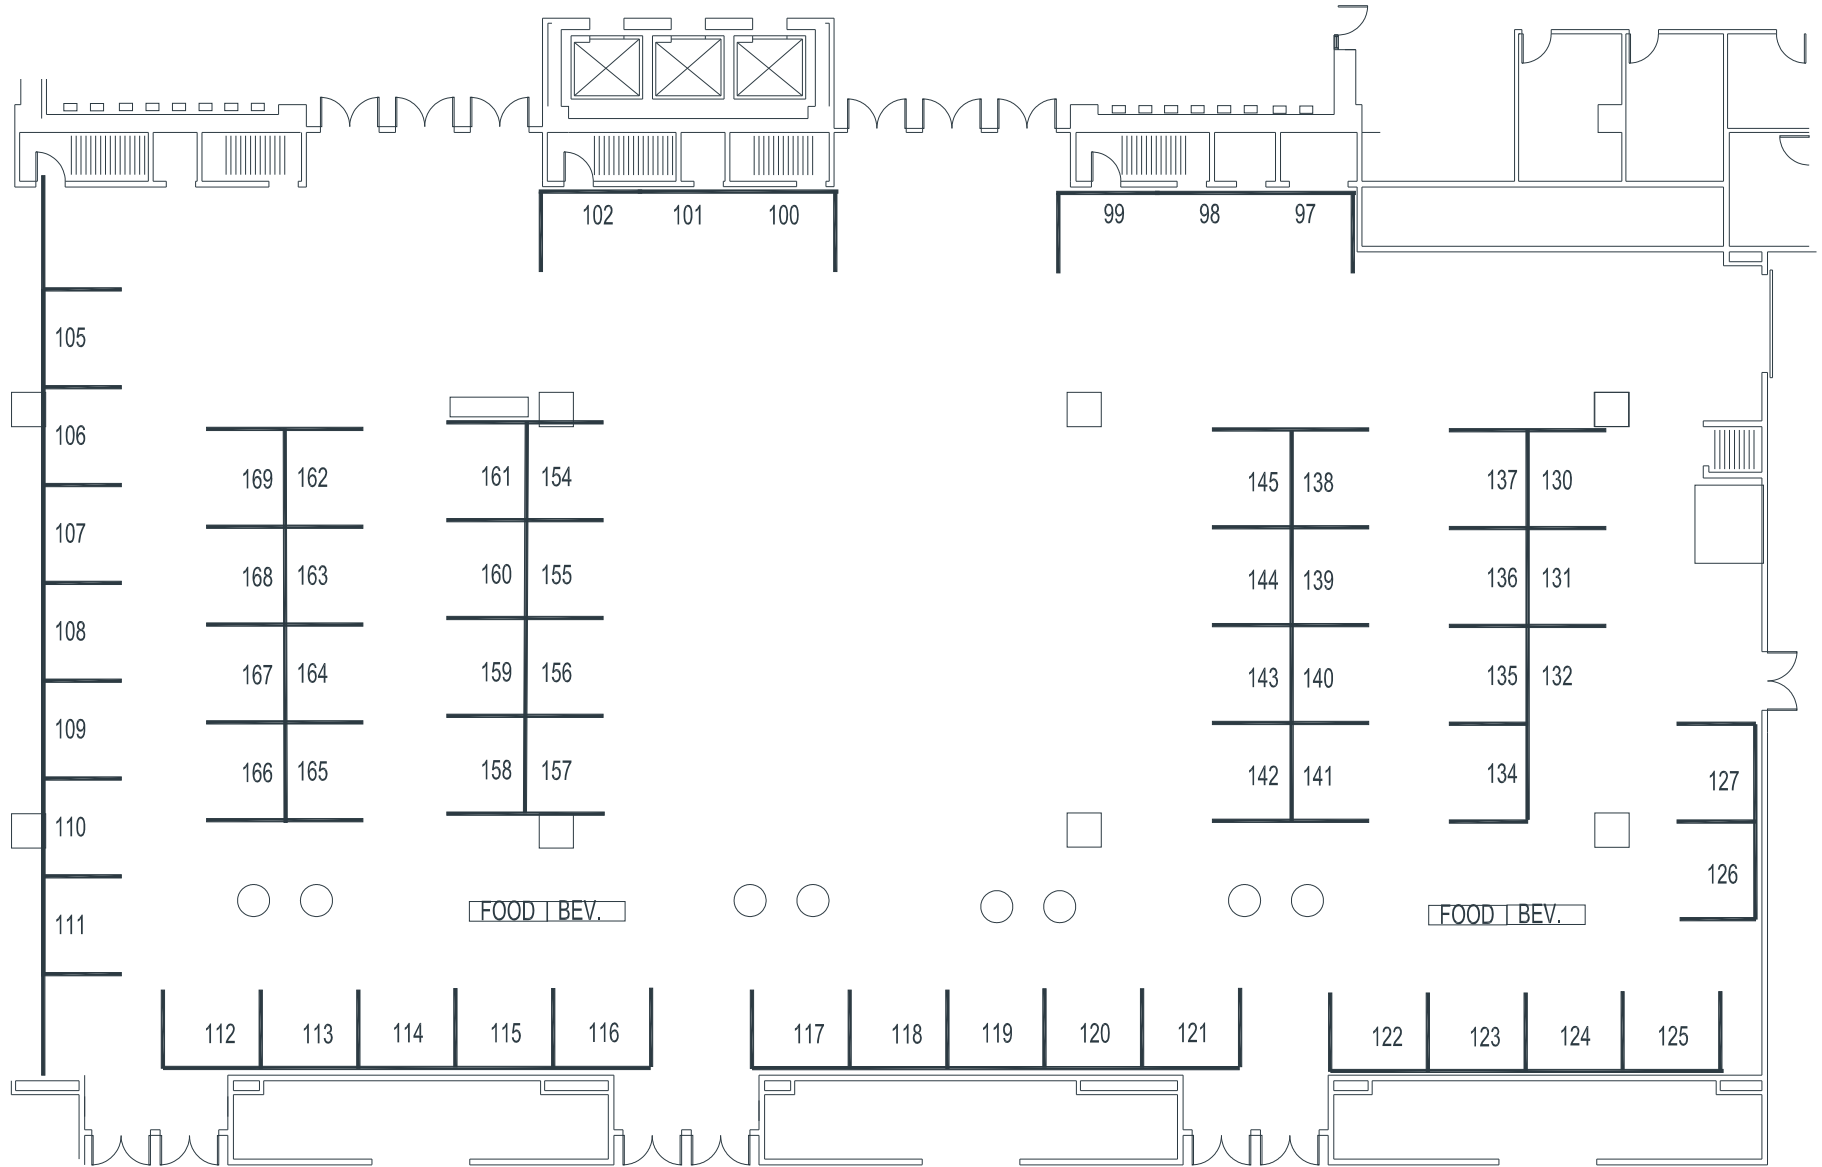

IL EDUCATION & TECHNOLOGY CONFERENCE 2021

CROWNE PLAZA
SPRINGFIELD ILLINOIS

PLAZA G, H, I & J
60 - 8'X10' BOOTHS