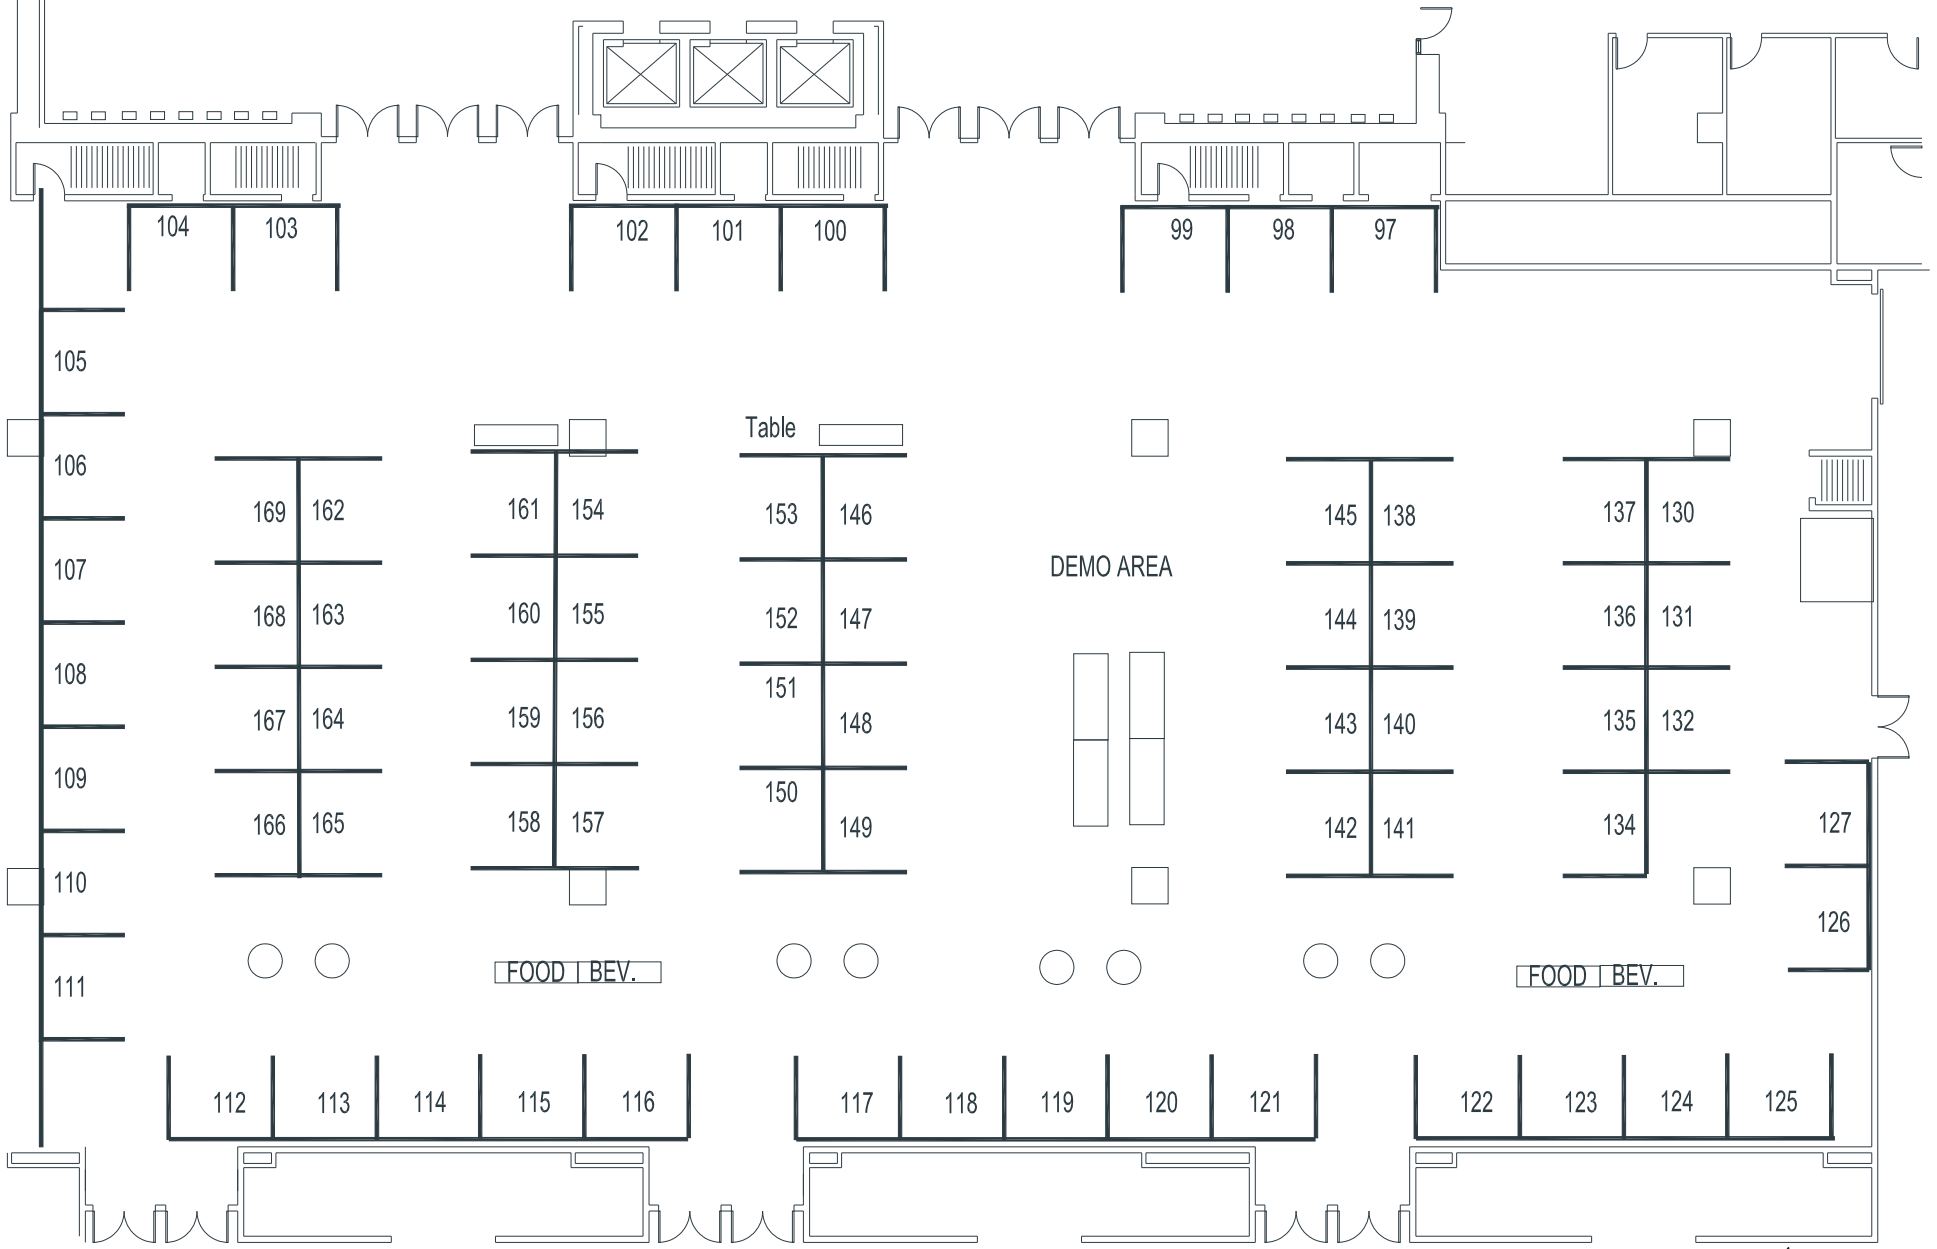

# IL EDUCATION & TECHNOLOGY CONFERENCE 2011

CROWNE PLAZA  
SPRINGFIELD ILLINOIS

PLAZA G, H, I & J  
70 - 8'X10' BOOTHS