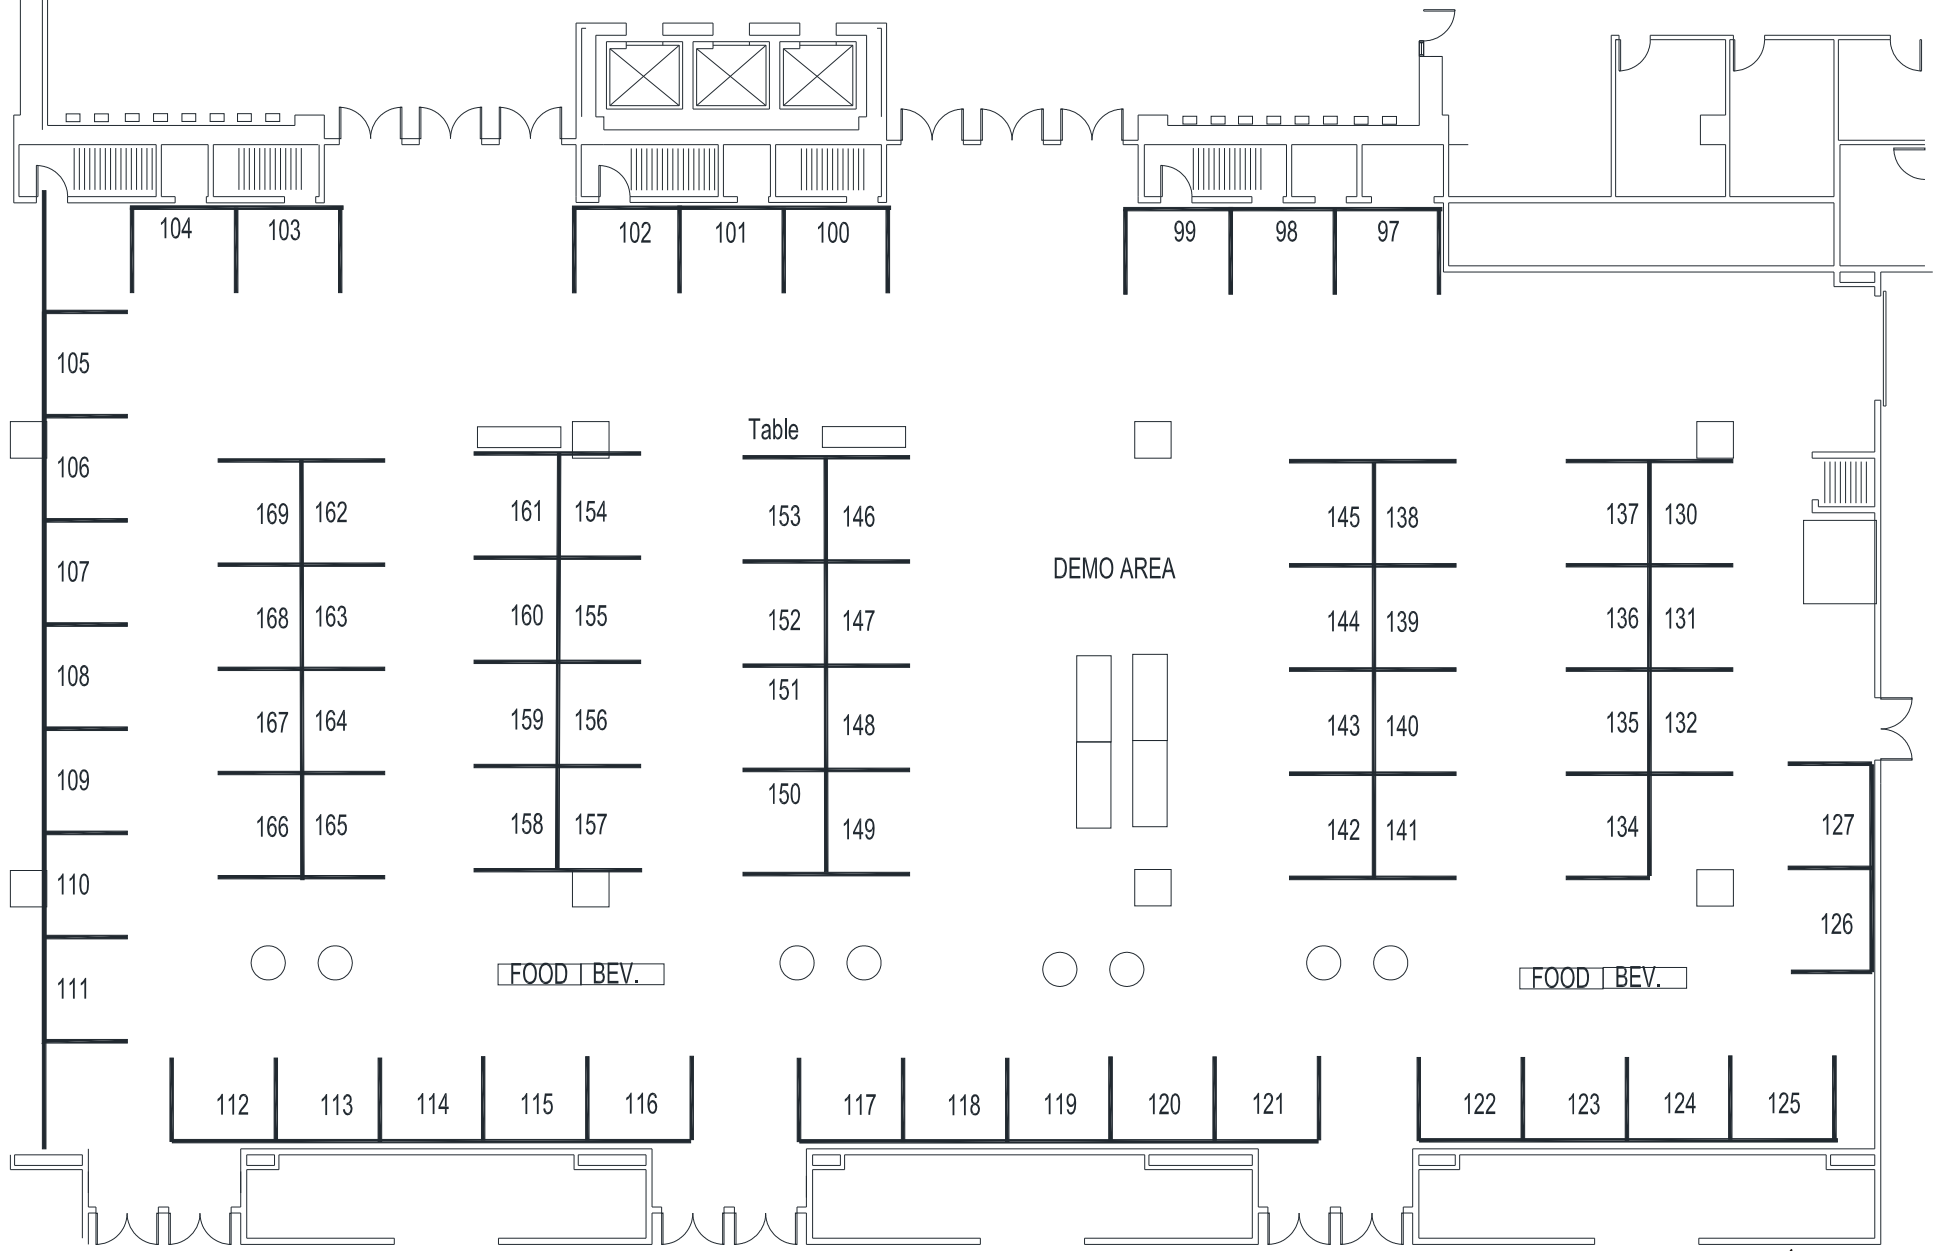

IL EDUCATION & TECHNOLOGY CONFERENCE 2019

CROWNE PLAZA
SPRINGFIELD ILLINOIS

PLAZA G, H, I & J
70 - 8'X10' BOOTHS