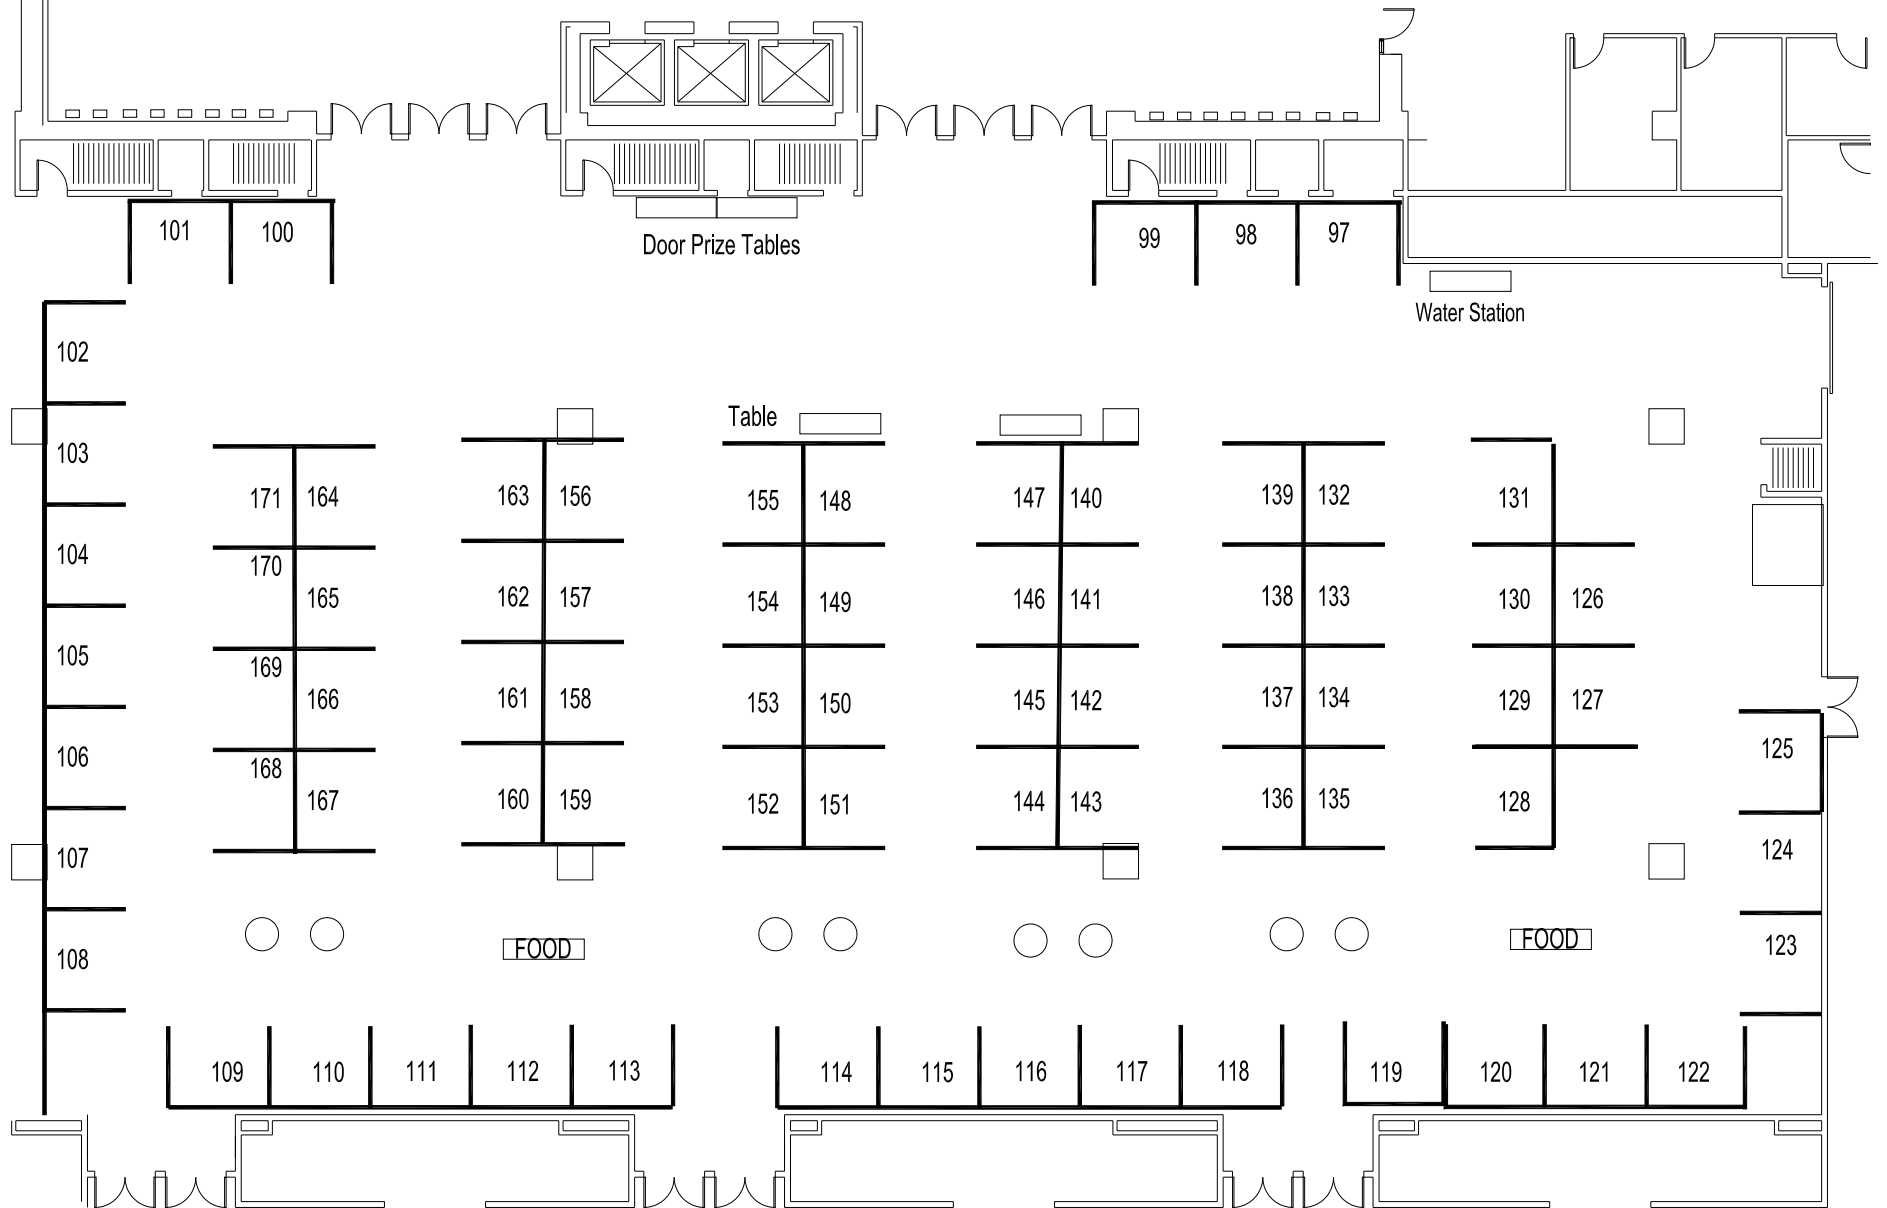

IL EDUCATION & TECHNOLOGY CONFERENCE 2018

CROWNE PLAZA
SPRINGFIELD ILLINOIS

PLAZA G, H, I & J
75 - 8'X10' BOOTHS