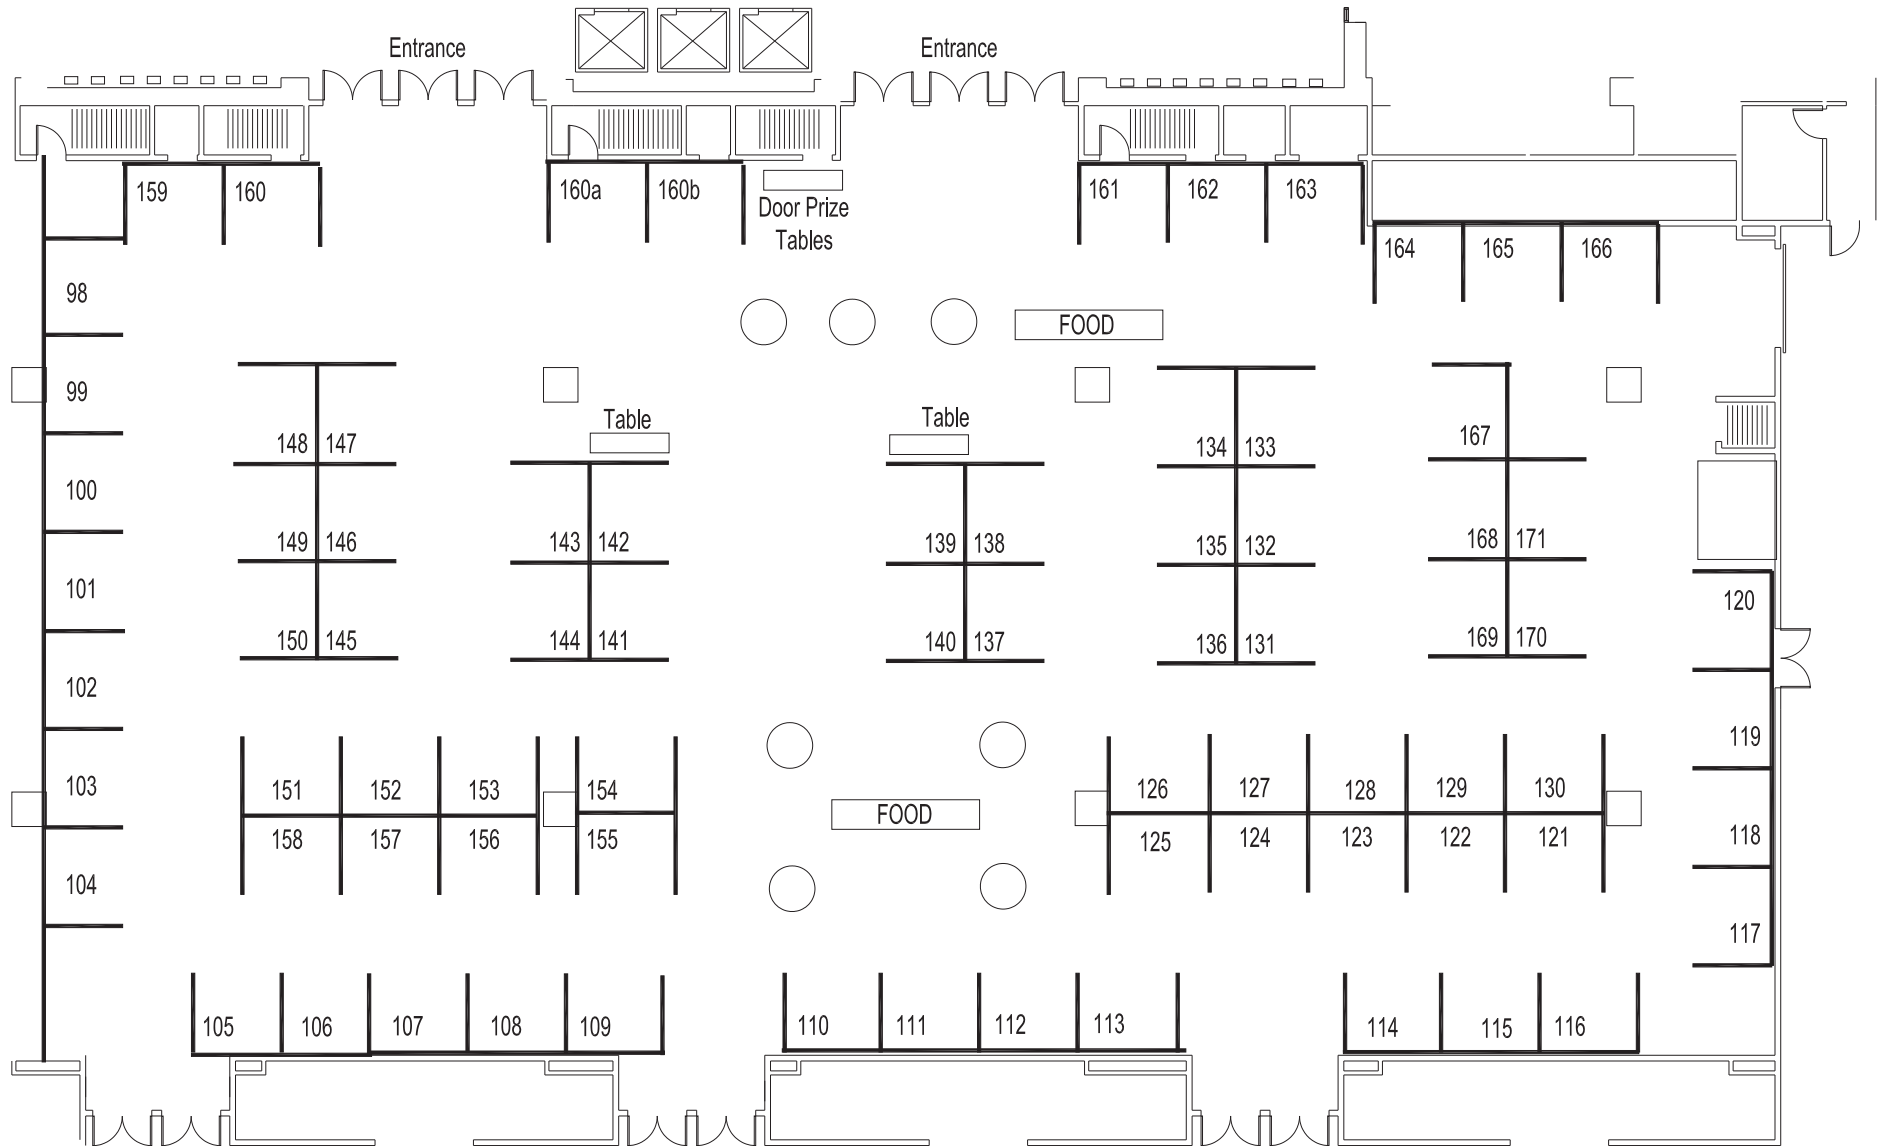

IL EDUCATION & TECHNOLOGY CONFERENCE 2009

CROWNE PLAZA
SPRINGFIELD ILLINOIS

10' X 8' BOOTHS
REVISED 11/6/2009